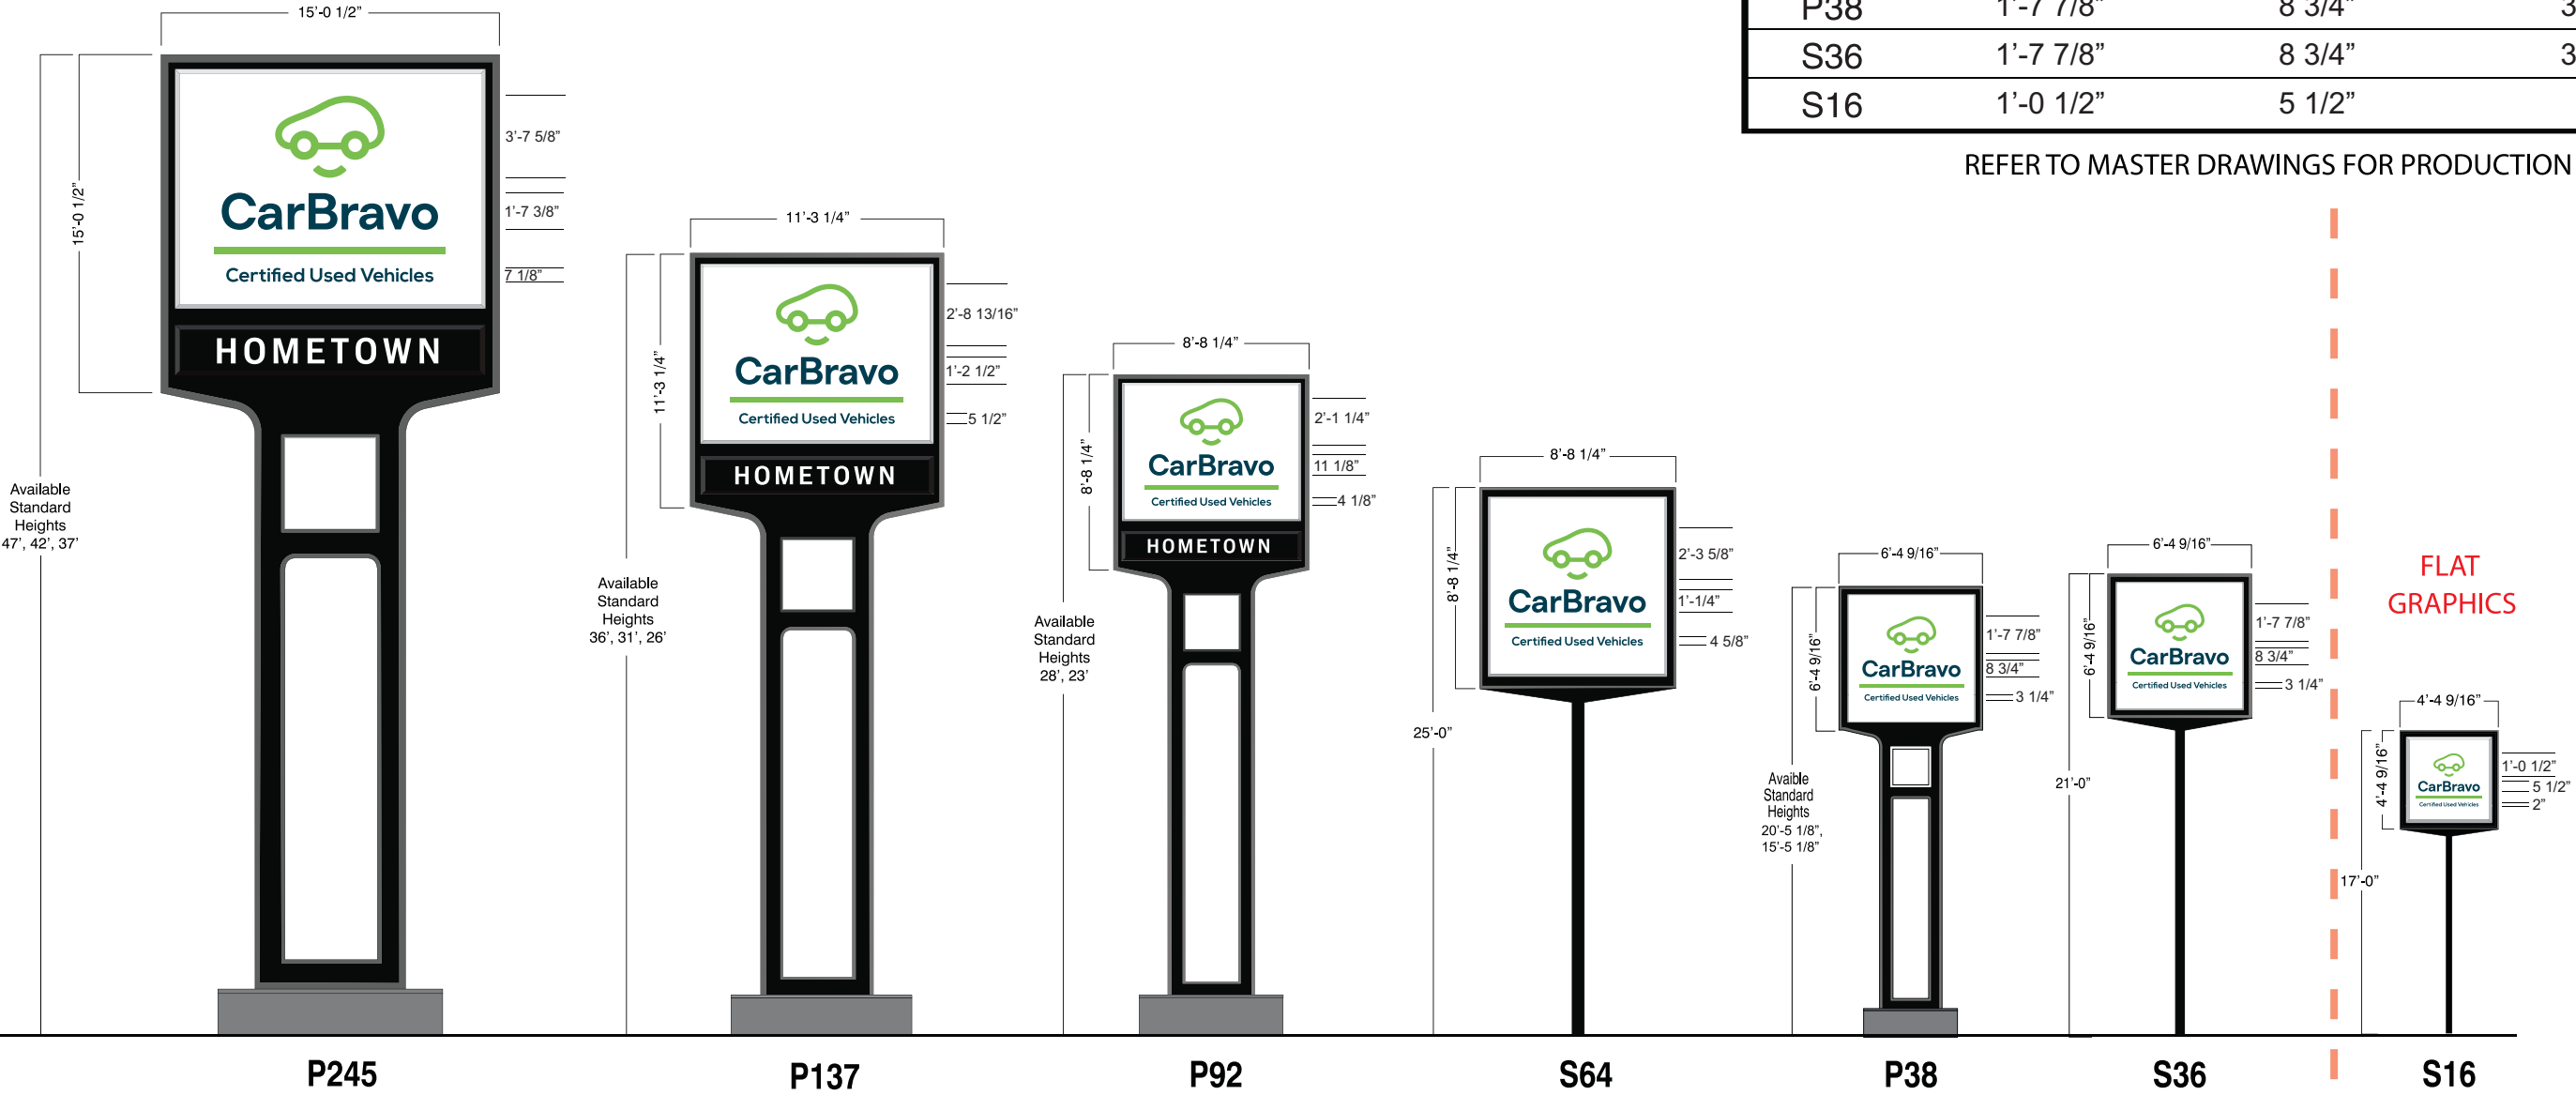

CarBravo Sign Family

PMS: 3035c
CMYK: 100/67/47/38
HEX: 063c4a
RGB: 6/60/74

PMS: 360c
CMYK: 61/0/96/0
HEX: 6bc24a
RGB: 107/194/74

Graphic Size by Sign			
SIGN		CarBravo	Certified Used Vehicles
P245	3'-7 5/8"	1'-7 3/8"	7 1/8"
P137	2'-8 13/16"	1'-2 1/2"	5 1/2"
P92	2'-1 1/4"	11 1/8"	4 1/8"
S64	2'-3 5/8"	1'-1/4"	4 5/8"
P38	1'-7 7/8"	8 3/4"	3 1/4"
S36	1'-7 7/8"	8 3/4"	3 1/4"
S16	1'-0 1/2"	5 1/2"	2"

REFER TO MASTER DRAWINGS FOR PRODUCTION SIZES