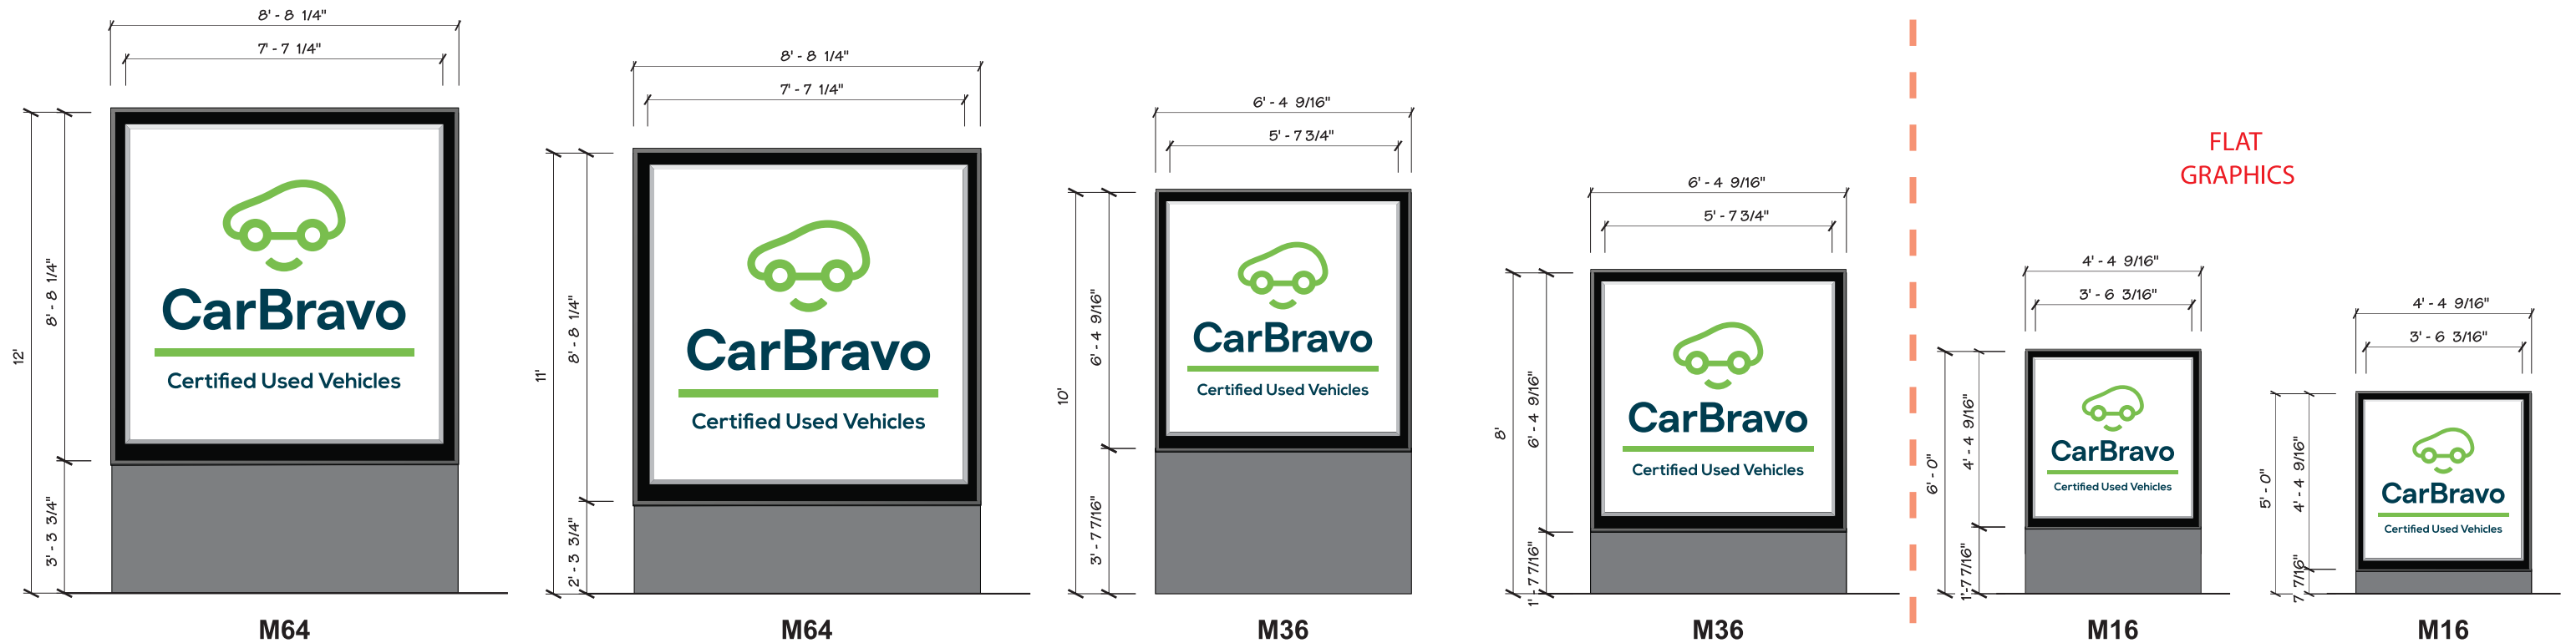

CarBravo Sign Family

PMS: 3035c CMYK: 100/67/47/38 HEX: 063c4a RGB: 6/60/74	PMS: 360c CMYK: 61/0/96/0 HEX: 6bc24a RGB: 107/194/74

Graphic Size by Sign			
SIGN		CarBravo	Certified Used Vehicles
P245	3'-7 5/8"	1'-7 3/8"	7 1/8"
P137	2'-8 13/16"	1'-2 1/2"	5 1/2"
P92	2'-1 1/4"	11 1/8"	4 1/8"
S64	2'-3 5/8"	1'-1/4"	4 5/8"
P38	1'-7 7/8"	8 3/4"	3 1/4"
S36	1'-7 7/8"	8 3/4"	3 1/4"
S16	1'-0 1/2"	5 1/2"	2"

REFER TO MASTER DRAWINGS FOR PRODUCTION SIZES

FLAT GRAPHICS

2655 International Parkway
Virginia Beach, VA 23452

Phone: 757.301.7008
Fax: 866.418.9462

Call Toll-Free
844.511.7565

This document is the sole property of AGI, and all design, manufacturing, reproduction, use and sale rights regarding the same are expressly forbidden. It is submitted under a confidential relationship, for a special purpose, and the recipient, by accepting this document assumes custody and agrees that this document will not be copied or reproduced in whole or in part, nor its contents revealed in any manner or to any purpose for which it was tendered, nor any special features peculiar to this design be incorporated in other projects.